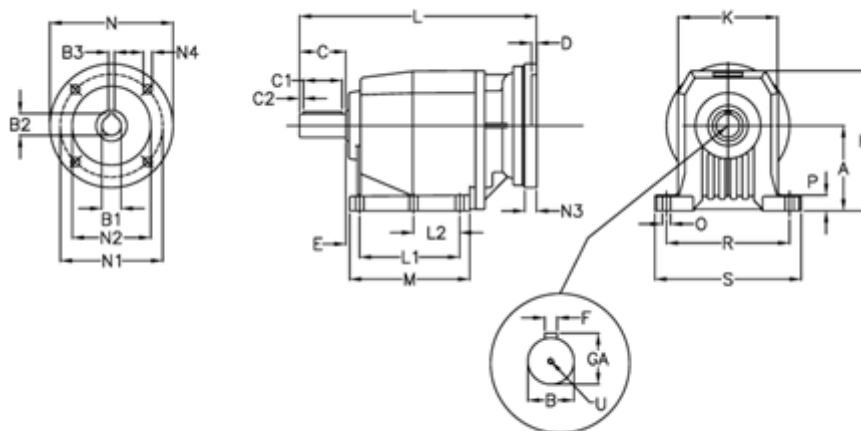

Article number: 40600801381260

Description: Helical gearbox  
C802P-13,8-P180B5

## Measures

A = 250	D = 6.0	L2 = 0.0	P = 35
B = 80	E = 33	M = 277.0	R = 370
B1 = 48	F = 22	N = 350	S = 440
B2 = 51.8	GA = 85.0	N1 = 300	U = M20x42
B3 = 14	H = 420	N2 = 250	
C = 140	K = 320	N3 = 23	
C1 = 110	L = 635.0	N4 = 18	
C2 = 15	L1 = 210.0	O = 26	